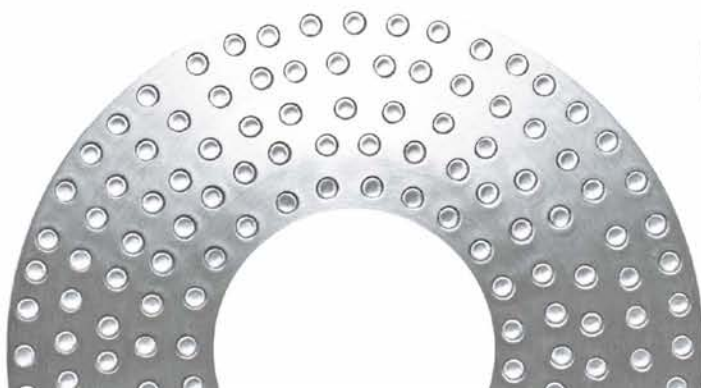

Hard Anodized Pressure Cookers

Hard Anodized Induction Bottom Pressure Cookers