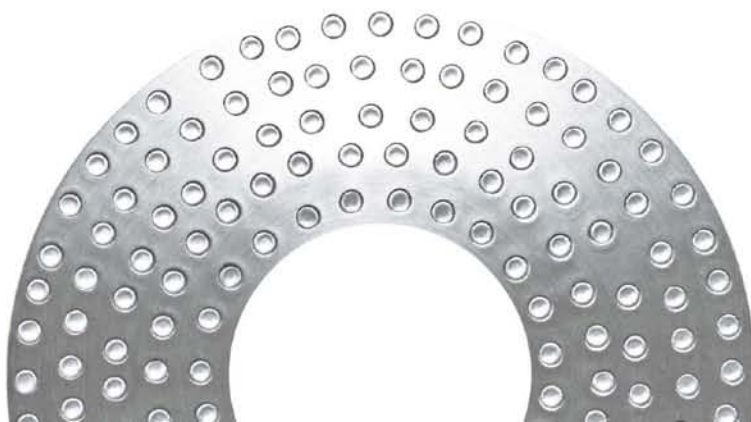

Induction Bottom Pressure Cookers

Inner Lid - Induction Bottom
Premier Aluminium Pressure Cooker
3, 5 Litres